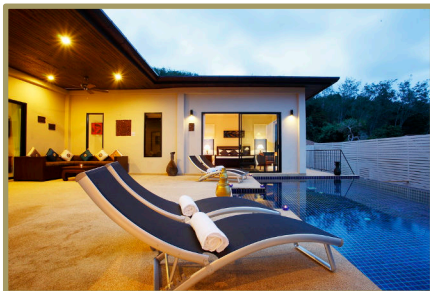

PEARL VILLA

NAI HARN

Pearl Villa Facilities

- Remote Control Air conditioning in all areas
- Indoor Dining Table for 10
- Games room with pool table
- Large Outdoor Sofas
- Gas BBQ
- Fully fitted luxury Western style kitchen Gas hob
- Electric Oven
- Fridge/ Freezer
- Microwave
- Toaster
- Rice cooker
- Sandwich Maker
- Lounge seating
- Ceiling Fans
- Integral Jacuzzi
- IPod docking station/Bluetooth Speakers
- 50" TV, DVD player (plus selection of movies) and cable TV with over 30 channels.
- Outside sundeck and access from living and bedrooms.
- Sunbeds
- Four king size beds
- 10 single/bunk beds
- En-Suite Bedrooms
- Home Theatre
- Baby Cot(s)
- Unlimited Free Wireless Internet
- Baby High Chair
- Ceiling fans all rooms
- Dishwasher
- Washing machine
- Tumble dryer
- Optional child safety fence
- In-House Breakfast, Thai and BBQ Menus
- Airport Transfer Service
- Car, Motorbike and Minivan Rental