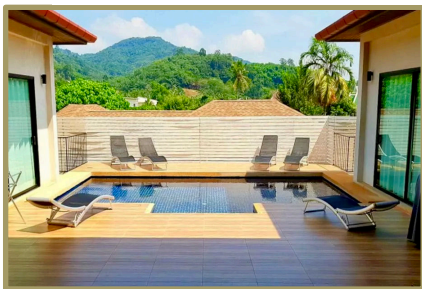

PEARL VILLA

NAI HARN

Pearl Villa Facilities

- Remote Control Air conditioning in all areas
- Indoor Dining Table for 10
- Games room with pool table
- Large Outdoor Sofas
- Gas BBQ
- Fully fitted luxury Western style kitchen Gas hob
- Electric Oven
- Fridge/ Freezer
- Microwave
- Toaster
- Rice cooker
- Sandwich Maker
- Lounge seating
- Ceiling Fans
- Integral Jacuzzi
- IPod docking station/Bluetooth Speakers
- 50" TV, DVD player (plus selection of movies) and cable TV with over 30 channels.
- Outside sundeck and access from living and bedrooms.
- Sunbeds
- Four king size beds
- 10 single/bunk beds
- En-Suite Bedrooms
- Home Theatre
- Baby Cot(s)
- Unlimited Free Wireless Internet
- Baby High Chair
- Ceiling fans all rooms
- Dishwasher
- Washing machine
- Tumble dryer
- Optional child safety fence
- In-House Breakfast, Thai and BBQ Menus
- Airport Transfer Service
- Car, Motorbike and Minivan Rental