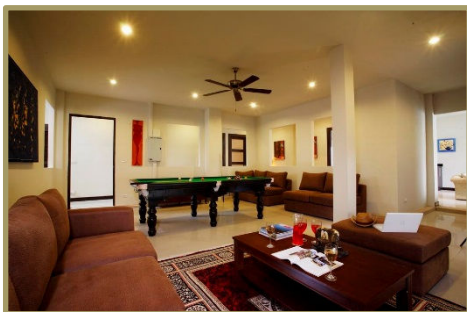

## Pearl Villa Description

This two-storey modern villa is specifically designed to make optimal use of space. It offers a well appointed living room, opening out onto the terrace and leading directly to the swimming pool, as well as a large games room with a seating area and a pool table, making it the perfect retreat for large families or groups wanting to share accommodation. Upstairs has 3 bedrooms plus the main kitchen, dining table, living room and 50 inch TV (with DVDs and cable TV) all opening onto the sun terrace and pool area, with ample seating, sun beds and gas BBQ. Downstairs has a further 4, bedroom and a large games room with sofas and a pool table to keep the children and adults amused. The upstairs bedrooms comprise the master bedroom suite with a king sized bed, walk-in wardrobes, wall safe and large en-suite bathroom with a spacious walk-in shower and corner bath. Also located upstairs is a second king sized bedroom and a third bedroom with twin beds. Bedrooms two and three share a large bathroom. The downstairs bedrooms comprise another two large bedrooms with king size and singles beds in each. One of these bedrooms (bedroom 4) has walk-in wardrobes and en-suite bathroom with a spacious shower and corner bath and the other (bedroom 5) shares a family bathroom with bedroom 7. Bedroom 6 has 3 x single beds and private/en-suite bathroom and bedroom 7 has single bunk beds and one single bed, suitable for three children, staff or extra guests. Bedroom 5 and 7 share the bathroom with shower, located directly next to bedroom 7. The fully fitted luxury western style kitchen is fully equipped to meet all your needs, and has a breakfast bar and large dining table offering seating for 10 guests. The outside sun terrace surrounds the 8 x 4 m swimming pool with integral Jacuzzi. Pearl Villa offers wireless internet throughout and landline telephone for those people who have to keep in touch with the rest of the world.