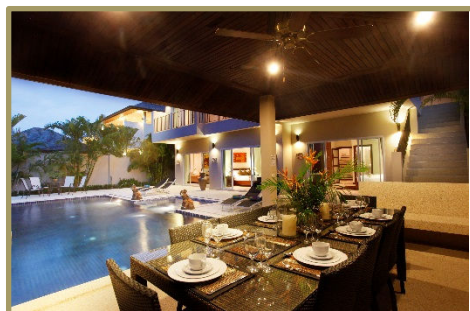

Jade Villa Description

Jade Villa The Villa's accommodation comprises 7 spacious and comfortable bedrooms, all en-suite with ceiling fans and remote control air conditioning units. Bedrooms are split over two levels, offering 4 king sized beds (one king size bedroom with an extra single bed), 1 room with queen bed and single bunk bed above, 1 room with a two sets of bunk beds (sleeping 4 people, so ideal for older children), and a maids room with one set of bunk beds and a single bed, therefore comfortably accommodating 18 people. Upstairs, the master bedroom suite has a king sized bed, en-suite bathroom and sliding double doors onto a private balcony with beautiful open valley. A second bedroom is also located upstairs, with a queen size bed and single bunk above, ideal for 3 guests or children who need to be close to their parents overnight. The remaining 5 bedrooms are all on the lower level. Bedrooms 3, 4 and 5 have king sized beds, bedroom 5 has an extra single bed. All bedrooms have large en-suite bathrooms and built in wardrobes. Sliding double doors take you directly onto the large sun terrace and access to the private 10 x 5 metre private swimming pool with feature sun deck, and integral Jacuzzi. Bedroom 6 has two x full size bunk beds (therefore sleeping 4 people) and a private bathroom, ideal for older or teenage children. Bedroom 7 (can also be used for staff/nannies or maids) has one set of bunk beds and a single bed, with a private/en-suite bathroom. The Lower ground floor level also boasts a large games room with pool table, dart board, running machine and cross trainer to keep guests entertained inside, aswell as large sofa area to relax and watch the 50 inch TV, complete with DVD player and cable TV channels. You can relax and sit or dine outside on the under-cover balcony, taking in the valley views. The dining table seats 12 guests and offers al fresco dining all year round. The fully fitted luxury western style kitchen is fully equipped to meet all your needs, with its own comfortable Thai sitting area to relax in while meals are being prepared. Outside the dining sala, with dining for 12 is located adjacent to the swimming pool, offering ample sunbeds and a perfect location for an evening BBQ.

Office: +66 (0) 8 1906 2596 | Website: www.thevillas-phuket.com

Reservations: reservations@thevillas-phuket.com | Enquiries: enquiries@thevillas-phuket.com