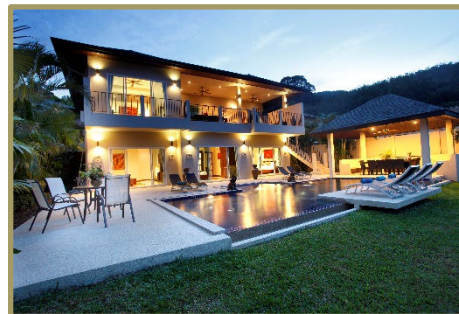

## Jade Villa: An Extensive, Great-Value villa, sleeping 19 guests

Jade Villa is a beautiful 7 bedroom, family villa, located on the south-western tip of the tropical island of Phuket within 3 minute's drive of Nai Harn beach. This luxury property, comprising of 600sqm under roof, is set in a private development, situated in a peaceful valley, offering unobstructed views and a tranquil environment for large groups or 2 to 3 families looking for ideal outdoor living.