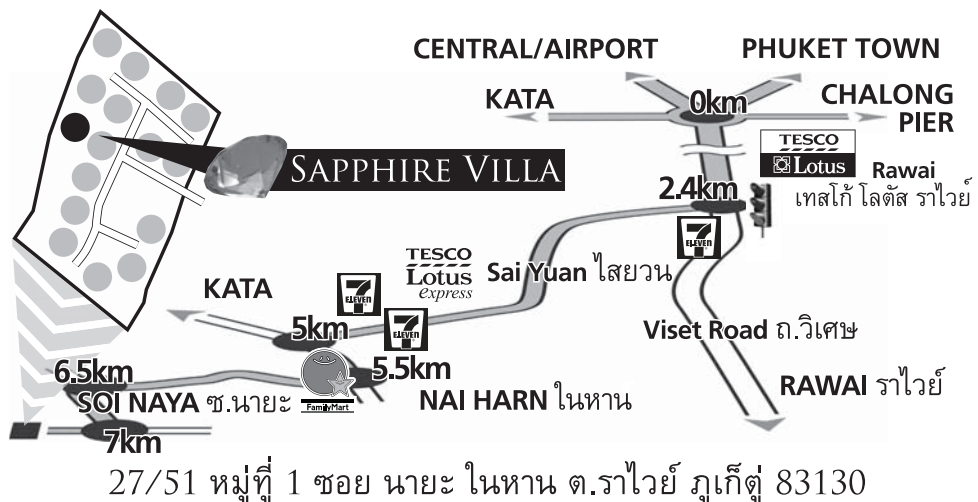

SAPPHIRE VILLA

WWW.THEVILLAS-PHUKET.COM

27/51 Soi Naya • Nai Harn
Rawai • Phuket 83130
Tel • 076-613-244

MANAGING DIRECTOR:
TRACEY BURR
Mobile • +66 (0) 81 906 2596
email • tracey@thevillas-phuket.com

27/51 หมู่ที่ 1 ซอย นายะ ในหาน
ต.ราไวย์ ภูเก็ต 83130
โทร • 076-613-244

กรรมการผู้จัดการ
เทรซี เบอร์
มือถือ • +66 (0) 81 906 2596
อีเมล • tracey@thevillas-phuket.com

"For Thai speakers" call Anna on 087-389-8765

สำหรับคนไทย (คุณแอนนา): 087-389-8765 (ผู้จัดการวิลล่า)