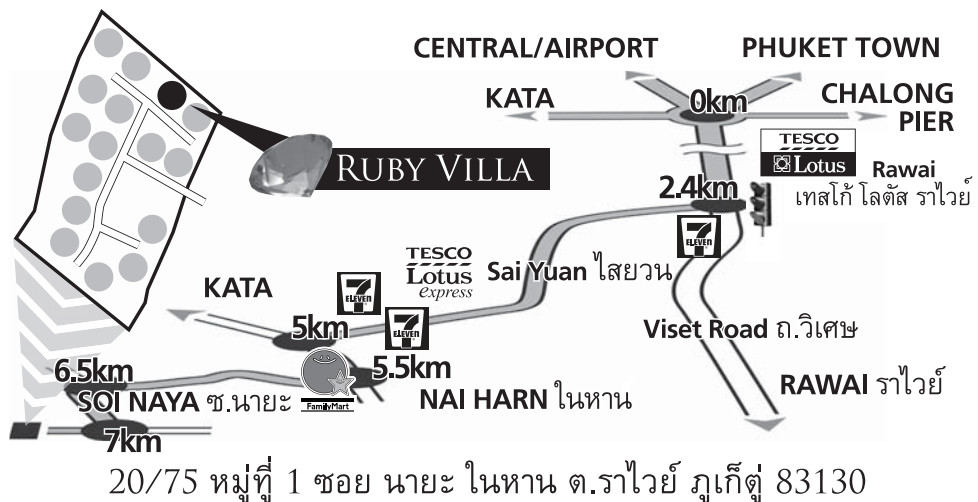

RUBY VILLA

WWW.THEVILLAS-PHUKET.COM

20/75 Soi Naya • Nai Harn
Rawai • Phuket 83130
Tel • 076-388-059

MANAGING DIRECTOR:
TRACEY BURR
Mobile • +66 (0) 81 906 2596
email • tracey@thevillas-phuket.com

20/75 หมู่ที่ 1 ซอย นายะ ในหาน
ต.ราไวย์ ภูเก็ต 83130
โทร • 076-388-059

กรรมการผู้จัดการ
เทรซี เบอริ
มือถือ • +66 (0) 81 906 2596
อีเมล • tracey@thevillas-phuket.com

"For Thai speakers" call Anna on 087-389-8765

สำหรับคนไทย (คุณแอนนา): 087-389-8765 (ผู้จัดการวิลล่า)