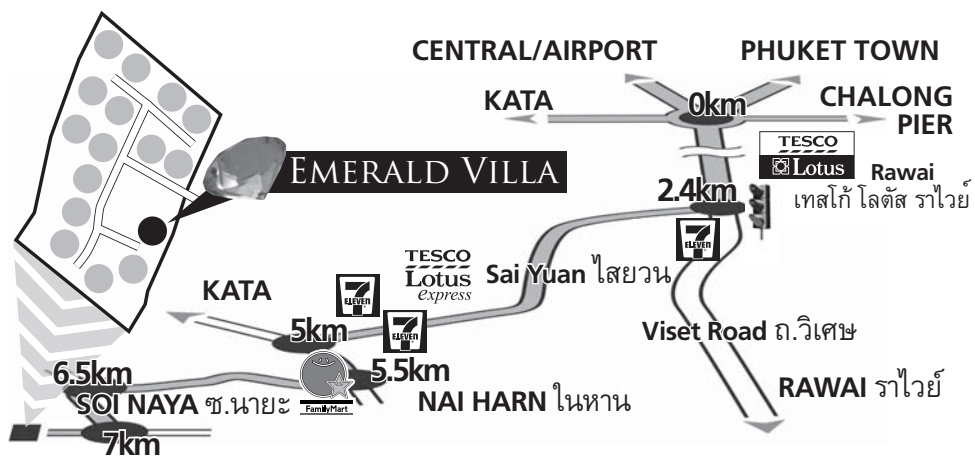

EMERALD VILLA

WWW.THEVILLAS-PHUKET.COM

27/48 Soi Naya • Nai Harn
Rawai • Phuket 83130
Tel • 076-613-247

MANAGING DIRECTOR:
TRACEY BURR
Mobile • +66 (0) 81 906 2596
email • tracey@thevillas-phuket.com

27/48 หมู่ที่ 1 ซอย นายะ ในหาน
ต.ราไวย์ ภูเก็ต 83130
โทร • 076-613-247
ผู้จัดการทั่วไป
เทรซี เบอร์รี่
มือถือ • +66 (0) 81 906 2596
อีเมล • tracey@thevillas-phuket.com

"For Thai speakers" call Anna on 087-389-8765

27/48 หมู่ที่ 1 ซอย นายะ ในหาน ต.ราไวย์ ภูเก็ต 83130

สำหรับคนไทย (คุณแอนนา): 087-389-8765 (ผู้จัดการวิลล่า)